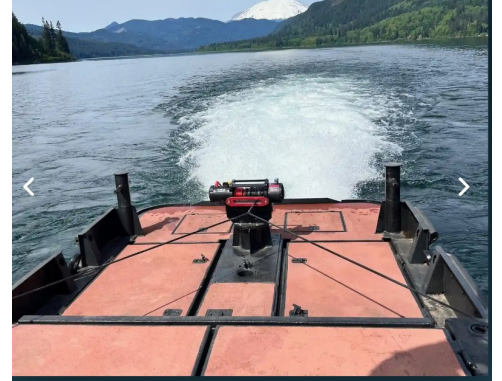

TUG "THE RAMBO" 25' LOW DRAFT JET TUG

Truckable Low Draft Tug | Twin Ultra Jet Propulsion | 3 Axle Aluminum Trailer

Dimensions:

- **Length:** 25' 7"
- **Beam:** 8' 4"
- **Depth:** 6.4'
- **Draft:** Approx. 2'

Machinery:

- Twin Cummins 6BT 5.9
- 420 HP Total (210 HP Each)

Propulsion:

- Twin Ultra Jet 305 High Thrust
- Axial Float Aluminum Waterjets

Hull:

- Aluminum Chambered Boat
- Low Draft Design
- Push Knees w/ Rubber Bumpers

Capacity:

- 2 Crew + 15 Passengers
- OR 4,400 lbs of Cargo

Transport:

- 3 Axle Boat Master Commercial
- Aluminum Trailer
- Truckable — Road Transportable

Electronics:

- Marine Radio
- Chart Plotter

Vessel Uses: